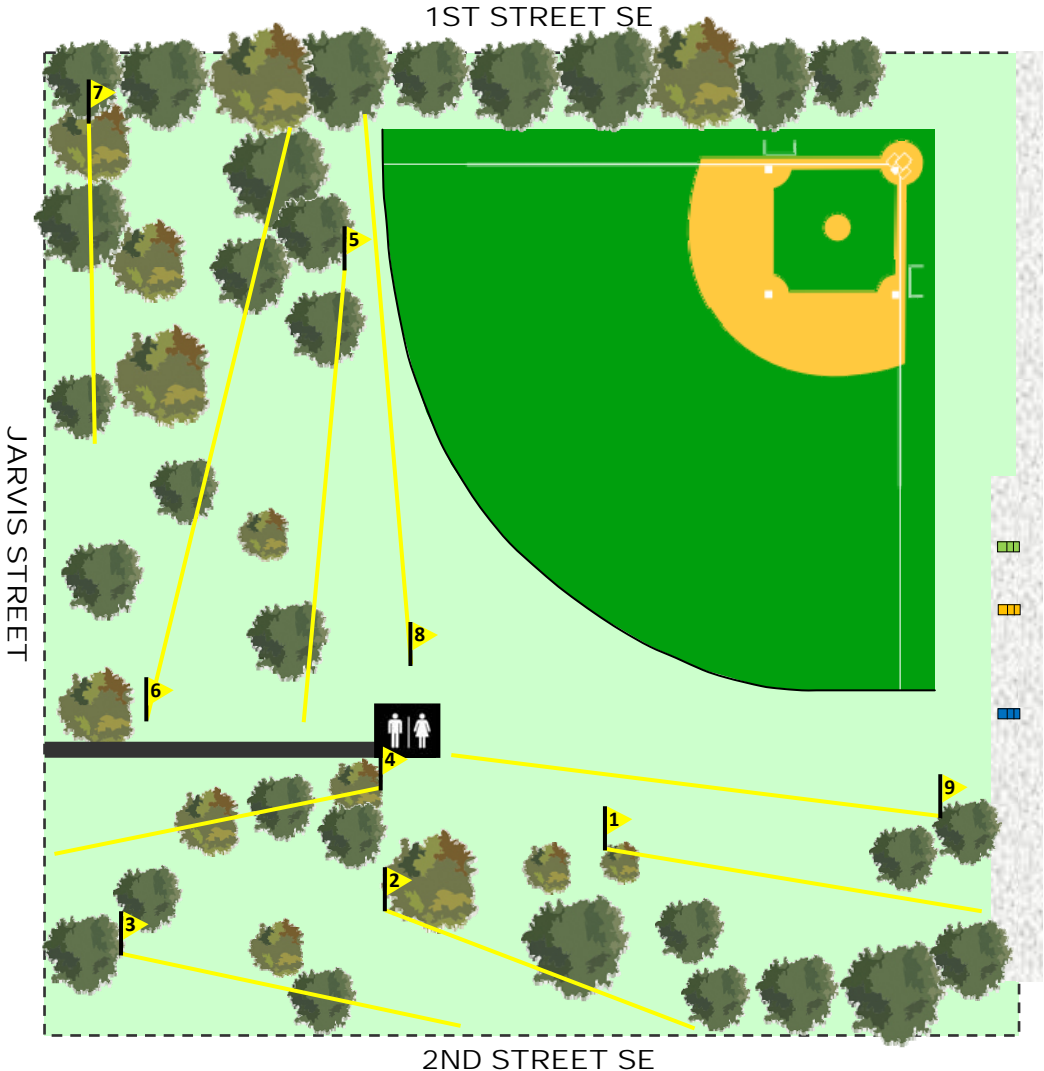

TEDFORD PARK

14 Acres

<u>HOLE</u>	<u>DISTANCE</u>	<u>HOLE</u>	<u>DISTANCE</u>
1	237 ft.	6	383 ft.
2	179 ft.	7	209 ft.
3	260 ft.	8	359 ft.
4	194 ft.	9	302 ft.
5	272 ft.		